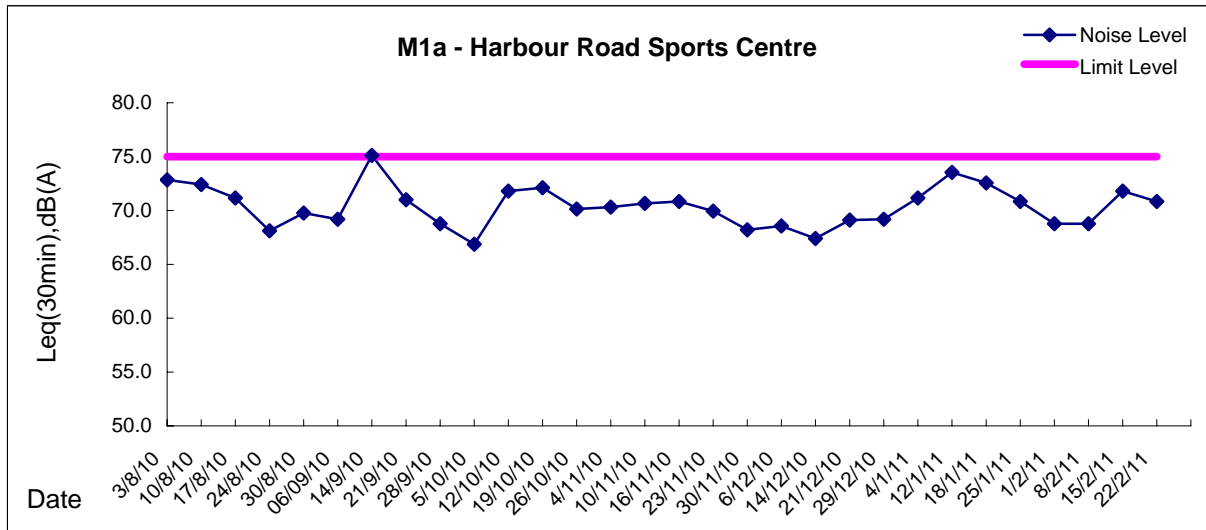

Graphic Presentation of Noise Monitoring Result
Day Time (0700 - 1900hrs on normal weekdays)

Graphic Presentation of Noise Monitoring Result
Day Time (0700 - 1900hrs on normal weekdays)

Graphic Presentation of Noise Monitoring Result

Restricted Time (1900 - 2300 hrs on normal weekdays and 0700-2300 on holiday)

Graphic Presentation of Noise Monitoring Result

Restricted Time (1900 - 2300 hrs on normal weekdays and 0700-2300 on holiday)