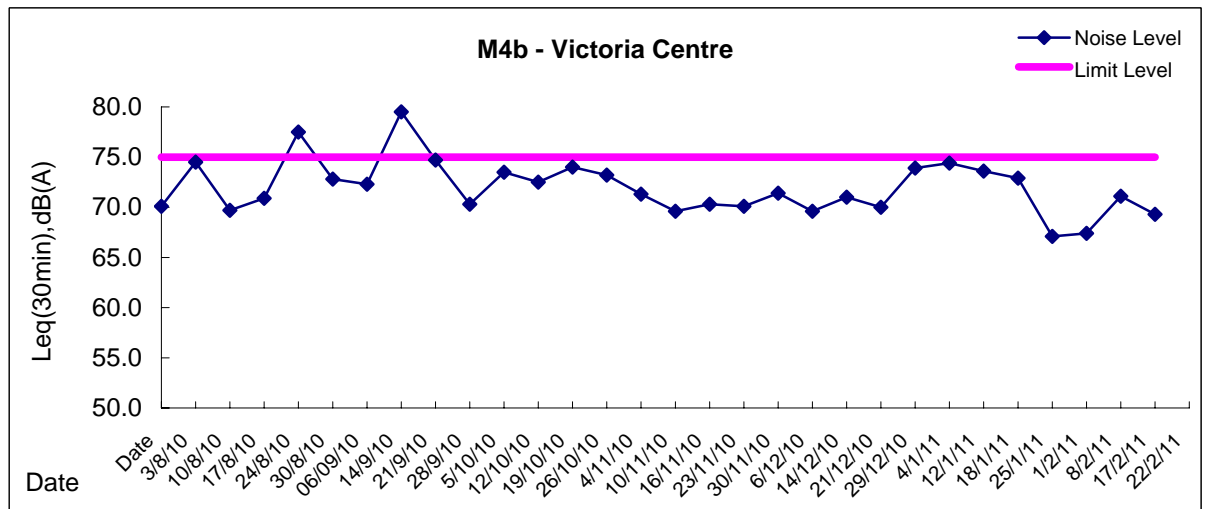

Graphic Presentation of Noise Monitoring Result
Day Time (0700 - 1900hrs on normal weekdays)

Graphic Presentation of Noise Monitoring Result
Day Time (0700 - 1900hrs on normal weekdays)

Graphic Presentation of Noise Monitoring Result

Restricted Time (1900 - 2300 hrs on normal weekdays and 0700-2300 on holiday)

Graphic Presentation of Noise Monitoring Result

Restricted Time (1900 - 2300 hrs on normal weekdays and 0700-2300 on holiday)