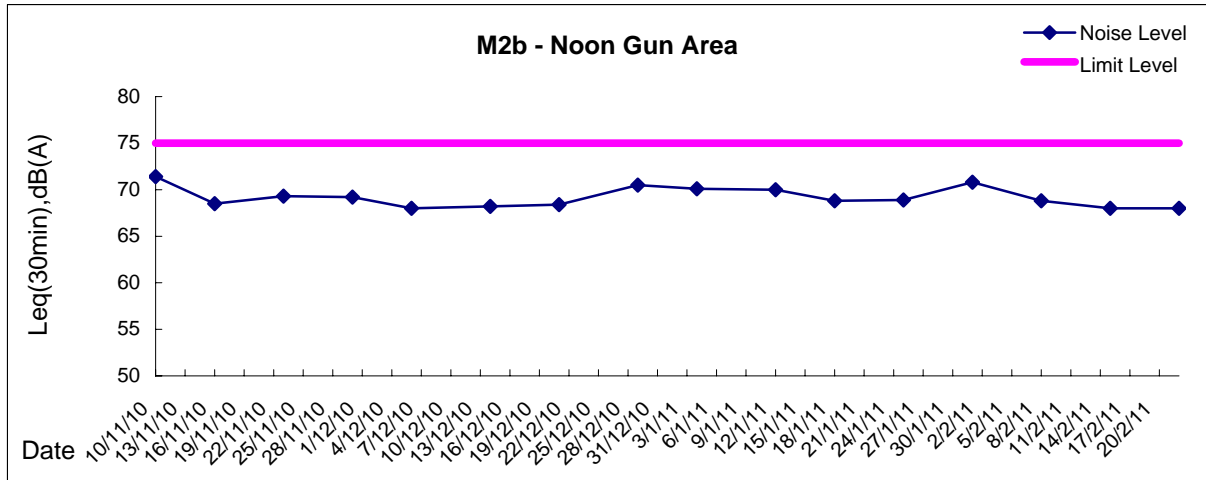

Graphic Presentation of Noise Monitoring Result
Day Time (0700 - 1900hrs on normal weekdays)

Graphic Presentation of Noise Monitoring Result
Day Time (0700 - 1900hrs on normal weekdays)

Graphic Presentation of Noise Monitoring Result

Restricted Time (1900 - 2300 hrs on normal weekdays and 0700-2300 on holiday)

Graphic Presentation of Noise Monitoring Result

Restricted Time (1900 - 2300 hrs on normal weekdays and 0700-2300 on holiday)