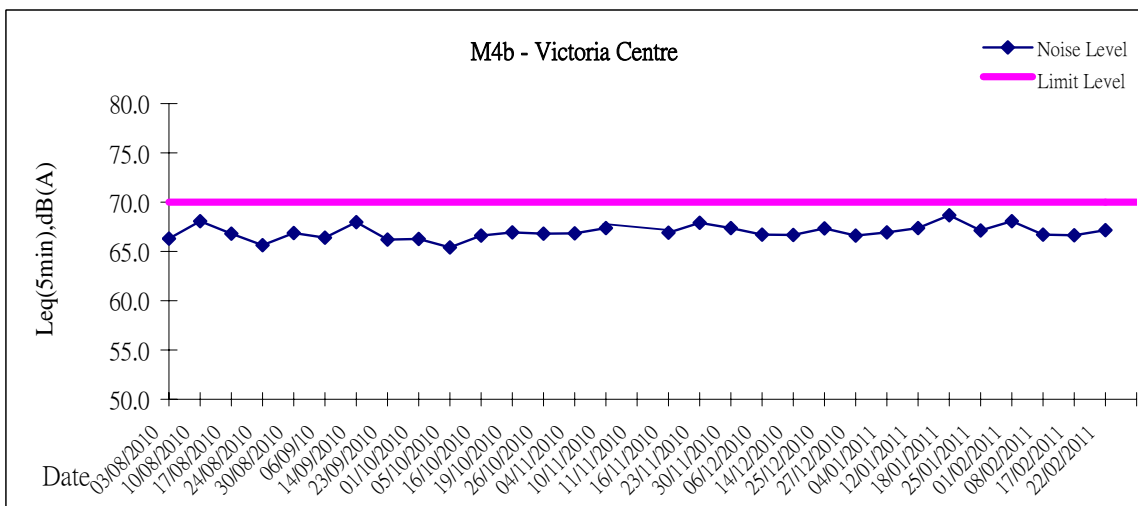

Graphic Presentation of Noise Monitoring Result
Day Time (0700 - 1900hrs on normal weekdays)

Graphic Presentation of Noise Monitoring Result
Day Time (0700 - 1900hrs on normal weekdays)

Graphic Presentation of Noise Monitoring Result

Restricted Time (1900 - 2300 hrs on normal weekdays and 0700-2300 on holiday)

Graphic Presentation of Noise Monitoring Result

Restricted Time (1900 - 2300 hrs on normal weekdays and 0700-2300 on holiday)