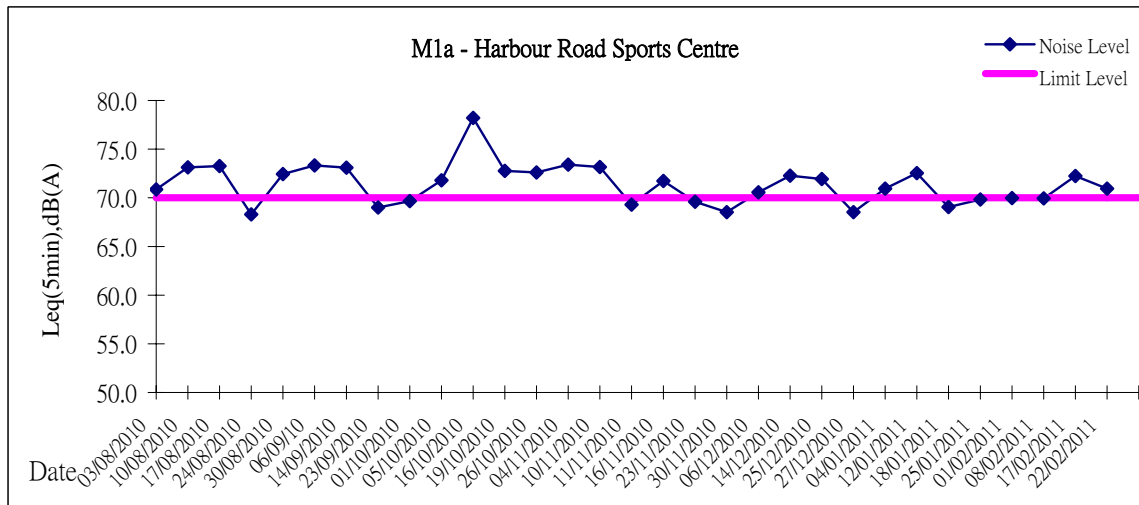

Graphic Presentation of Noise Monitoring Result
Day Time (0700 - 1900hrs on normal weekdays)

Graphic Presentation of Noise Monitoring Result
Day Time (0700 - 1900hrs on normal weekdays)

Graphic Presentation of Noise Monitoring Result

Restricted Time (1900 - 2300 hrs on normal weekdays and 0700-2300 on holiday)

Graphic Presentation of Noise Monitoring Result

Restricted Time (1900 - 2300 hrs on normal weekdays and 0700-2300 on holiday)