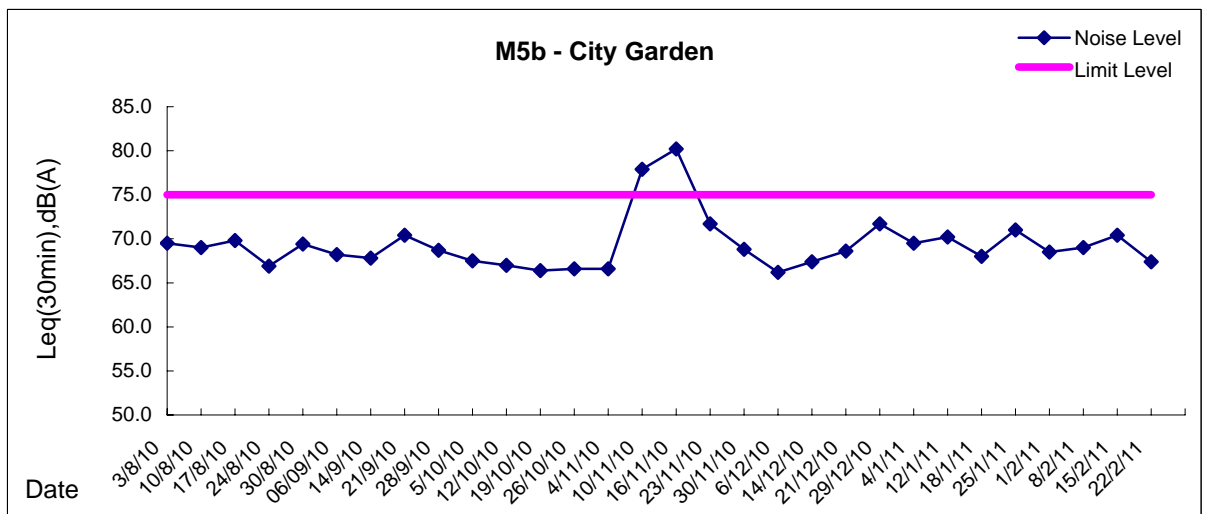

Graphic Presentation of Noise Monitoring Result
Day Time (0700 - 1900hrs on normal weekdays)

Graphic Presentation of Noise Monitoring Result
Day Time (0700 - 1900hrs on normal weekdays)

Graphic Presentation of Noise Monitoring Result

Restricted Time (1900 - 2300 hrs on normal weekdays and 0700-2300 on holiday)

Graphic Presentation of Noise Monitoring Result

Restricted Time (1900 - 2300 hrs on normal weekdays and 0700-2300 on holiday)