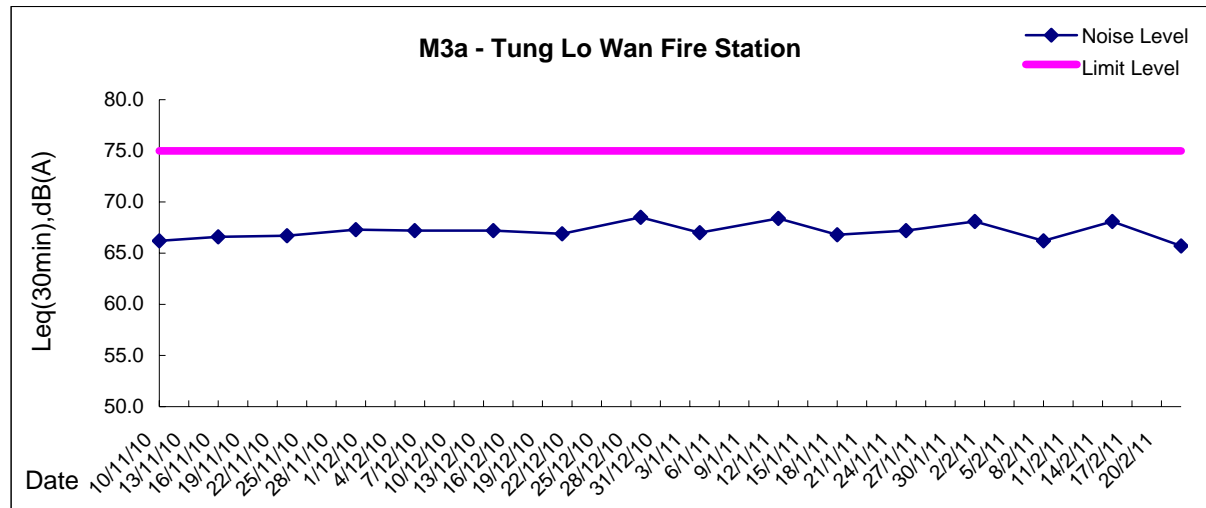

Graphic Presentation of Noise Monitoring Result
Day Time (0700 - 1900hrs on normal weekdays)

Graphic Presentation of Noise Monitoring Result
Day Time (0700 - 1900hrs on normal weekdays)

Graphic Presentation of Noise Monitoring Result

Restricted Time (1900 - 2300 hrs on normal weekdays and 0700-2300 on holiday)

Graphic Presentation of Noise Monitoring Result

Restricted Time (1900 - 2300 hrs on normal weekdays and 0700-2300 on holiday)