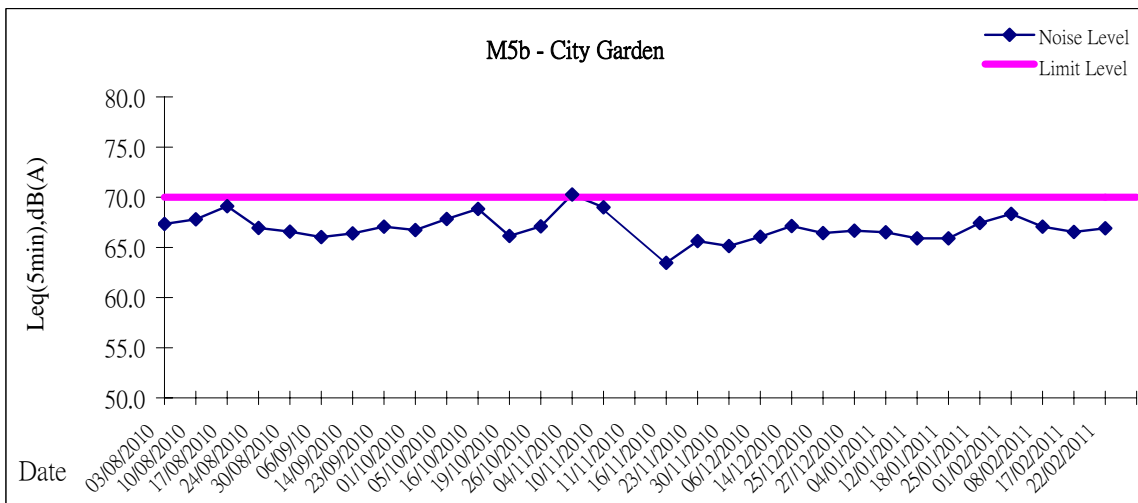

Graphic Presentation of Noise Monitoring Result
Day Time (0700 - 1900hrs on normal weekdays)

Graphic Presentation of Noise Monitoring Result
Day Time (0700 - 1900hrs on normal weekdays)

Graphic Presentation of Noise Monitoring Result

Restricted Time (1900 - 2300 hrs on normal weekdays and 0700-2300 on holiday)

Graphic Presentation of Noise Monitoring Result

Restricted Time (1900 - 2300 hrs on normal weekdays and 0700-2300 on holiday)